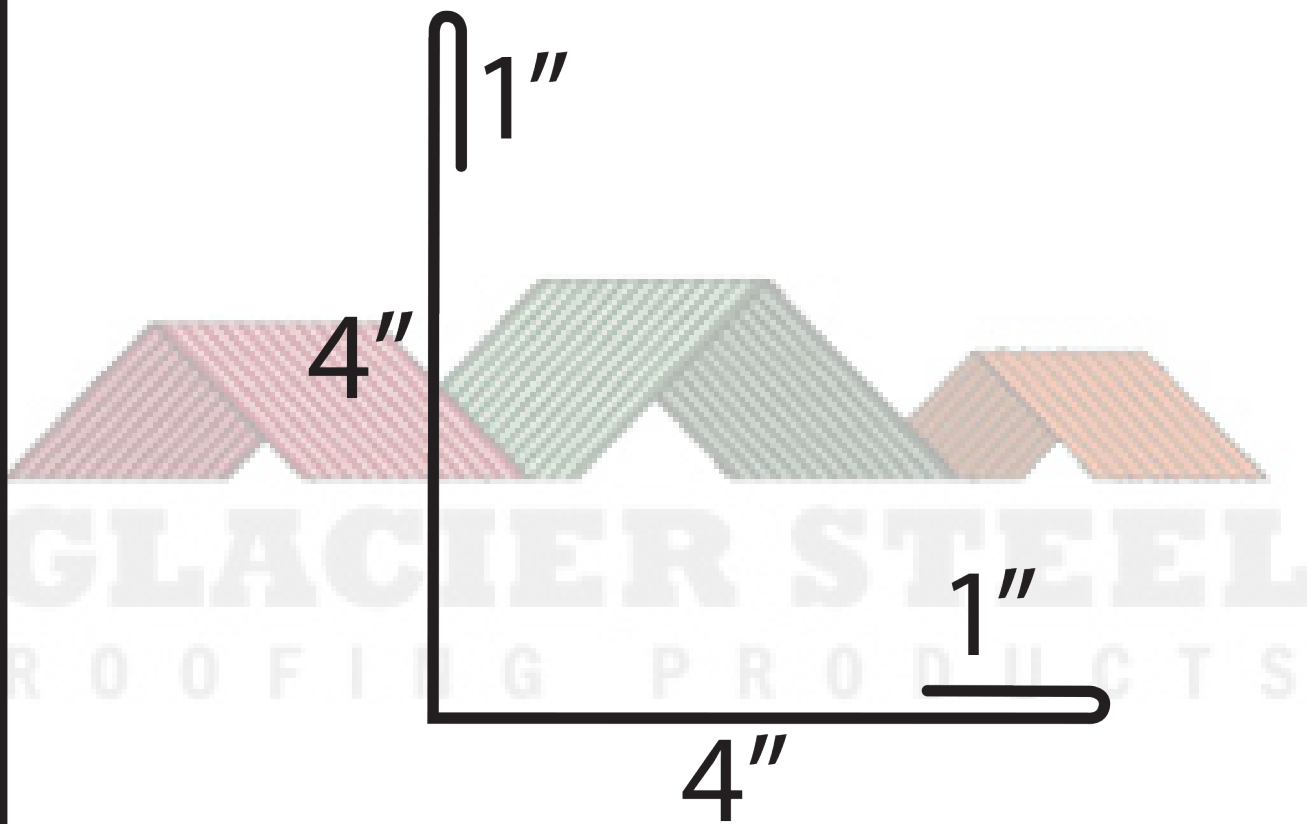

36

LP Outside Corner 10"

Glacier Steel
139 Alder Dr.
Kalispell, MT 59901
PH: 406.892.7525
FX: 406.892.7526

W W W . G L A C I E R S T E E L . C O M