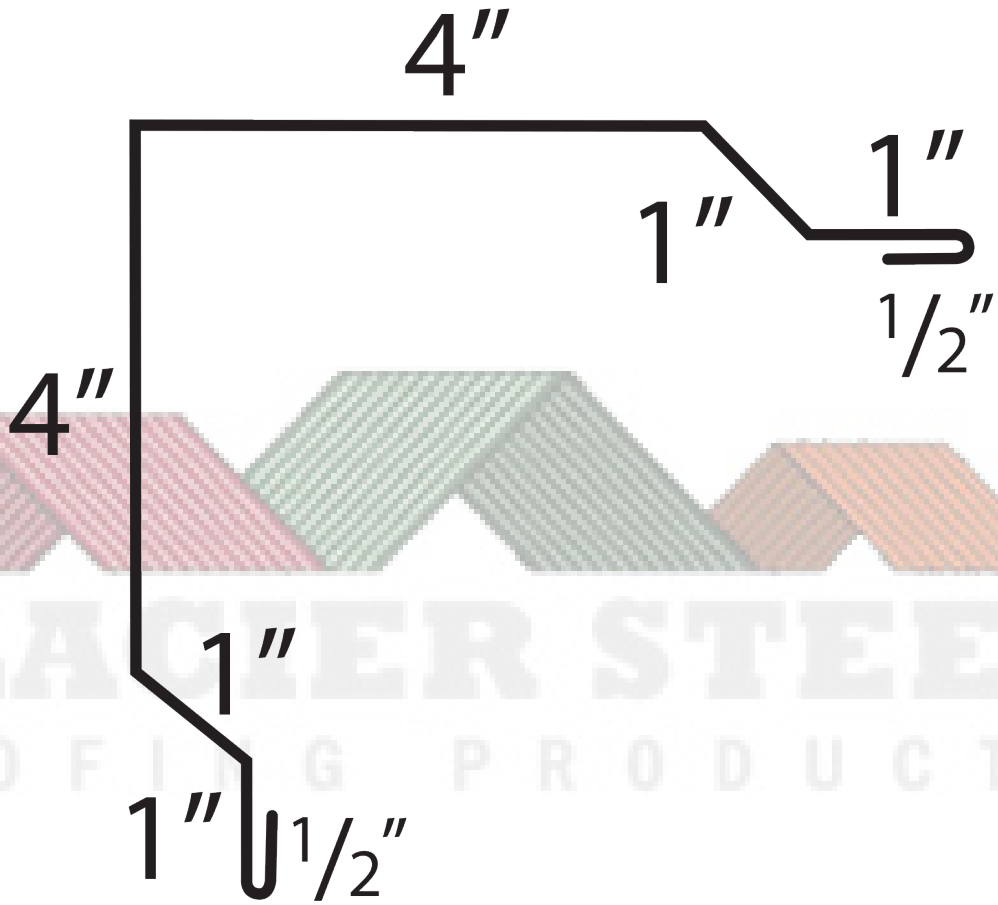

22

Outside Corner

13"

Glacier Steel
139 Alder Dr.
Kalispell, MT 59901
PH: 406.892.7525
FX: 406.892.7526

W W W . G L A C I E R S T E E L . C O M